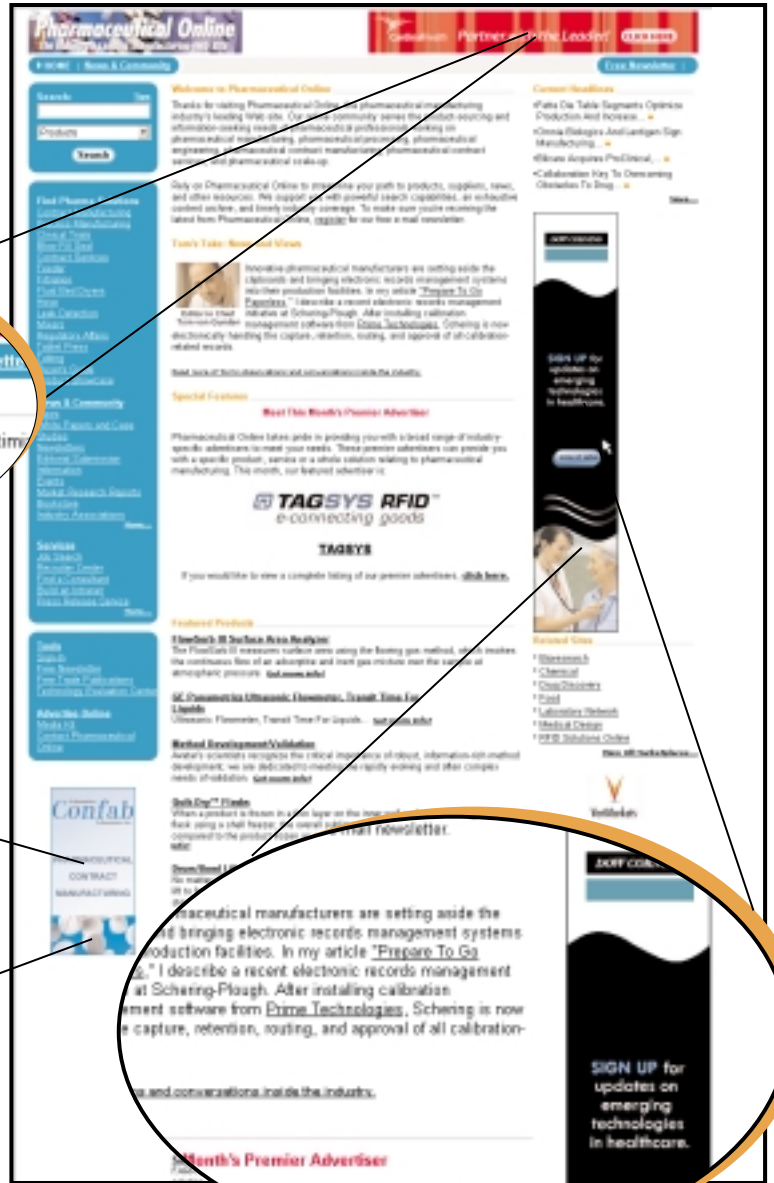

Drive Your Message Home

ONLINE ADS

Target a specific audience with an online ad campaign. Monitor your success as we provide you with detailed performance reports and ideas on how to optimize your campaign.

Banner Ads (468 x 60)

Tile Ads (120 x 60)
Vertical Ads (120 x 240)

Skyscraper Ads (120 x 600)