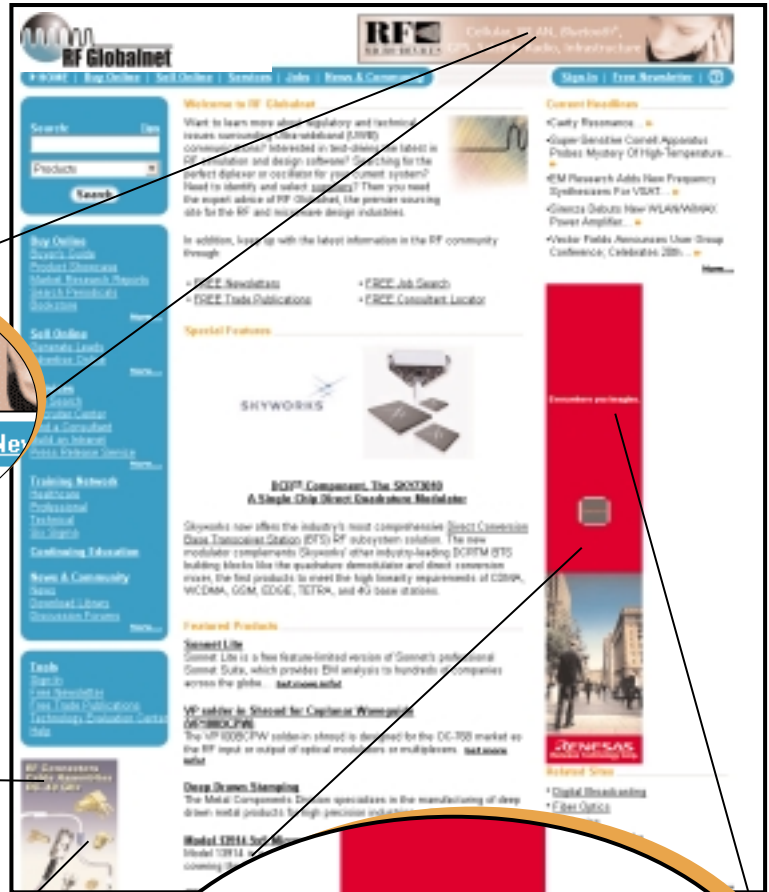

## ONLINE ADS

Target a specific audience with an online ad campaign. Monitor your success as we provide you with detailed performance reports and ideas on how to optimize your campaign.

Banner Ads (468 x 60)

Current Headlines

• Cavity P...

Tile Ads (120 x 60)  
Vertical Ads (120 x 240)

Skyscraper Ads (120 x 600)